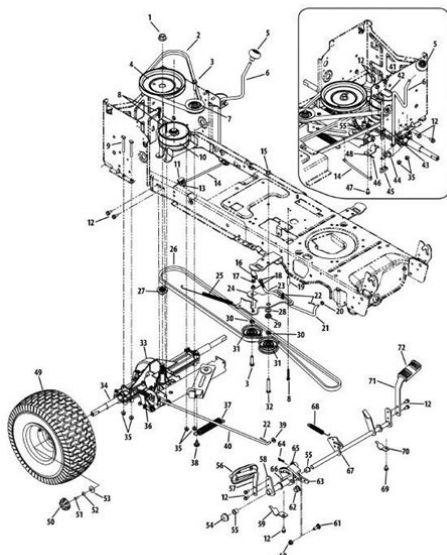

## 1045 cub cadet manual

**File Name:** 1045 cub cadet manual.pdf

**Size:** 3606 KB

**Type:** PDF, ePub, eBook

**Category:** Book

**Uploaded:** 3 May 2019, 12:38 PM

**Rating:** 4.6/5 from 682 votes.

**Status:** AVAILABLE